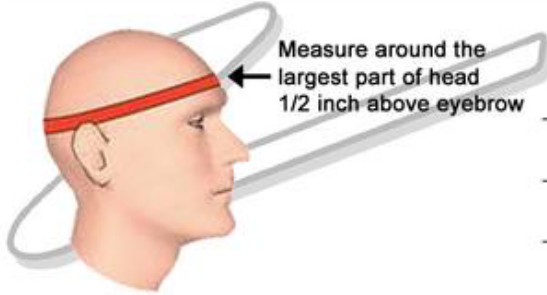

# HELMET SIZING CHART

## ADULT SIZES

	X-SMALL	SMALL	MEDIUM	LARGE	X-LARGE	XX-LARGE	XXX-LARGE
<b>CM</b>	54cm	56cm	58cm	60cm	62cm	63cm	64cm
<b>INCHES</b>	21.25"	22"	22.83"	23.62"	24.4"	24.8"	25.20"
<b>HAT SIZE</b>	6 3/4	7	7 1/4	7 1/2	7 3/4	7 7/8	8

## YOUTH SIZES

	52	54	56	57
<b>CM</b>	52cm	54cm	56cm	57cm
<b>INCHES</b>	20.5"	21.25"	22"	22.44"
<b>HAT SIZE</b>	6 1/2	6 3/4	7	7 1/8

## Youth Suit Size Chart

SIZE (INCHES)	SMALL	MEDIUM	LARGE	X-LARGE
<b>SLEEVE LENGTH</b> (include cuff)	19.0	20.5	22.0	24.0
<b>CHEST</b> (1" Below Armhole)	32.0	34.0	36.0	38.0
<b>SHOULDER WIDTH</b>	12.7	13.4	14.2	15.0
<b>WAIST</b>	26.5	28.0	29.5	32.1
<b>CENTER BACK LENGTH</b>	17.3	17.5	17.7	17.9
<b>INSEAM</b>	22.0	24.0	26.0	28.0
<b>ZIPPER LENGTH</b>	20.5	21.0	21.5	22.0