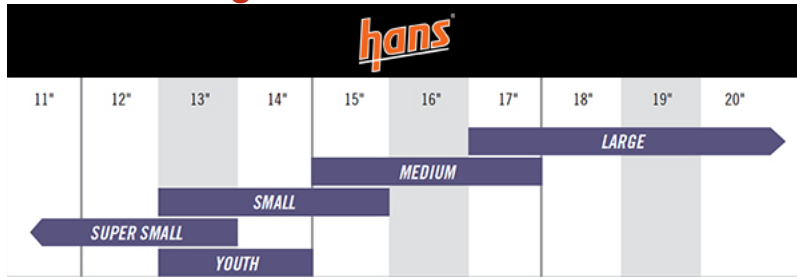

SIZING CHARTS

Simpson Helmets Sizing Chart

ADULT HELMET SIZE CHART							
INCHES	20	21	22	23	24	25	
CENTIMETERS	51	52	53	54	55	56	57
HAT SIZE	6 ⁵ / ₈ - 6 ³ / ₄		6 ⁷ / ₈ - 7	7 ¹ / ₈ - 7 ¹ / ₄	7 ³ / ₈ - 7 ¹ / ₂	7 ⁵ / ₈ - 7 ³ / ₄	7 ⁷ / ₈ - 8
HELMET SIZE	XS	SM	MD	LG	XL	XXL	-

Simpson Junior Helmets Sizing Chart

YOUTH HELMET SIZE CHART				
INCHES	19	20	21	
CENTIMETERS	48	49	50	51
HELMET SIZE	YOUTH M		YOUTH L	ADULT JR
	6 ⁷ / ₈			

Simpson Junior Helmets Sizing Chart

Hybrid Sizing Chart

- 1. Measure around chest below pectoral muscles.
- 2. Measure with driving suit. If not available add 1" to measurement.
- 3. Take measurement with tape placed against driver without any slack and without pulling the tape tight.
- 4. Once measurement has been determined refer to size chart for device size selection.

*CHILD AND YOUTH SIZES AVAILABLE IN HYBRID SPORT.

HANS Sizing Chart

Simpson Firesuit Sizing Chart

SIZE	CHEST	WAIST	HIP	INSEAM	NECK	HEIGHT	WEIGHT
SMALL	30-34	26-30	33-37	31	14.5	5'5" to 5'7"	115 to 130
MEDIUM	34-38	30-34	37-41	32	15.5	5'7" to 5'10"	140 to 165
LARGE	38-42	34-38	41-45	33	16.5	5'10" to 6'2"	175 to 200
EXTRA LARGE	42-46	38-42	45-49	34	17.5	5'11" & over	210 to 225
XX LARGE	46-50	42-46	49-53	35	18.5	5'11" & over	235 to 250