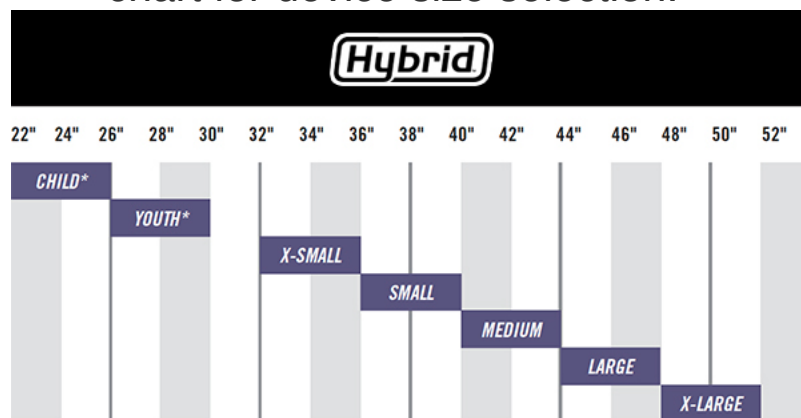

SIZING CHARTS

Simpson Helmets Sizing Chart

ADULT HELMET SIZE CHART							
INCHES	20	21	22	23	24	25	
CENTIMETERS	51	52	53	54	55	56	57
HAT SIZE	6 ⁵ / ₈ - 6 ³ / ₄		6 ⁷ / ₈ - 7	7 ¹ / ₈ - 7 ¹ / ₄	7 ³ / ₈ - 7 ¹ / ₂	7 ⁵ / ₈ - 7 ³ / ₄	7 ⁷ / ₈ - 8
HELMET SIZE	XS	SM	MD	LG	XL	XXL	-

Simpson Junior Helmets Sizing Chart

YOUTH HELMET SIZE CHART				
INCHES	19	20	21	
CENTIMETERS	48	49	50	51
HELMET SIZE	YOUTH M		YOUTH L	ADULT JR
	6 ⁷ / ₈			

Simpson Junior Helmets Sizing Chart

Hybrid Sizing Chart

*CHILD AND YOUTH SIZES AVAILABLE IN HYBRID SPORT.

HANS Sizing Chart

Simpson Firesuit Sizing Chart

SIZE	CHEST	WAIST	HIP	INSEAM	NECK	HEIGHT	WEIGHT
SMALL	30-34	26-30	33-37	31	14.5	5'5" to 5'7"	115 to 130
MEDIUM	34-38	30-34	37-41	32	15.5	5'7" to 5'10"	140 to 165
LARGE	38-42	34-38	41-45	33	16.5	5'10" to 6'2"	175 to 200
EXTRA LARGE	42-46	38-42	45-49	34	17.5	5'11" & over	210 to 225
XX LARGE	46-50	42-46	49-53	35	18.5	5'11" & over	235 to 250