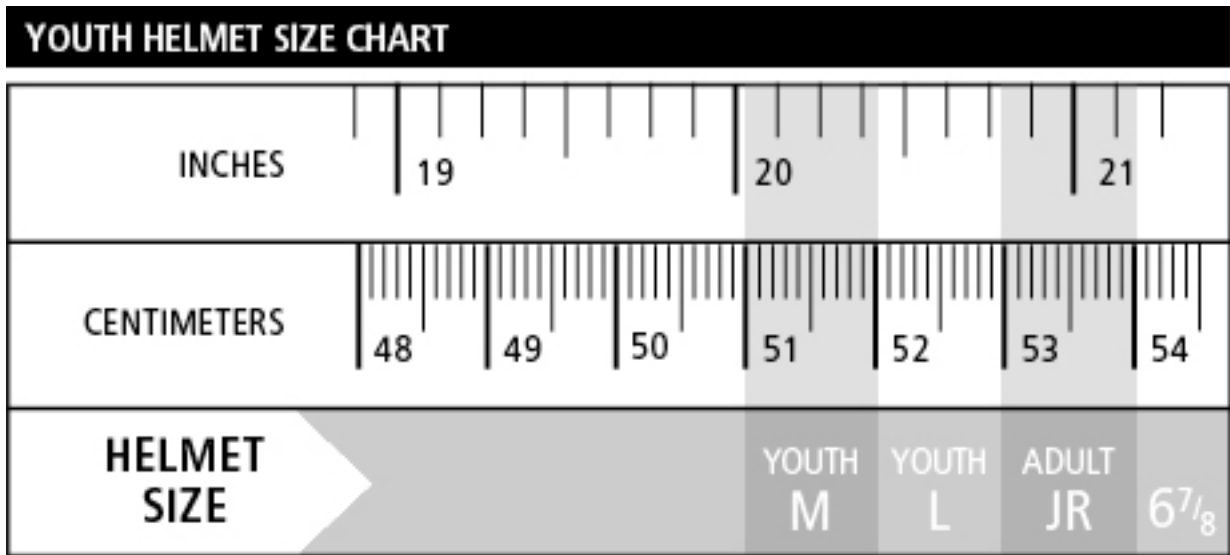

SIZING CHARTS

Simpson Helmets Sizing Chart

ADULT HELMET SIZE CHART							
INCHES	20	21	22	23	24	25	
CENTIMETERS	51	52	53	54	55	56	57
HAT SIZE	6 ⁵ / ₈ - 6 ³ / ₄		6 ⁷ / ₈ - 7	7 ¹ / ₈ - 7 ¹ / ₄	7 ³ / ₈ - 7 ¹ / ₂	7 ⁵ / ₈ - 7 ³ / ₄	7 ⁷ / ₈ - 8
HELMET SIZE	XS	SM	MD	LG	XL	XXL	-

Simpson Junior Helmets Sizing Chart

YOUTH HELMET SIZE CHART				
INCHES	19	20	21	
CENTIMETERS	48	49	50	51
HELMET SIZE	YOUTH M		YOUTH L	ADULT JR
	6 ⁷ / ₈			

Simpson Junior Helmets Sizing Chart

Hybrid Sizing Chart

*CHILD AND YOUTH SIZES AVAILABLE IN HYBRID SPORT.

HANS Sizing Chart

Simpson Firesuit Sizing Chart

SIZE	CHEST	WAIST	HIP	INSEAM	NECK	HEIGHT	WEIGHT
SMALL	30-34	26-30	33-37	31	14.5	5'5" to 5'7"	115 to 130
MEDIUM	34-38	30-34	37-41	32	15.5	5'7" to 5'10"	140 to 165
LARGE	38-42	34-38	41-45	33	16.5	5'10" to 6'2"	175 to 200
EXTRA LARGE	42-46	38-42	45-49	34	17.5	5'11" & over	210 to 225
XX LARGE	46-50	42-46	49-53	35	18.5	5'11" & over	235 to 250

Simpson Shoes Sizing Chart

SHOE SIZE CONVERSION CHART

U.S. MEN	4	4.5	5	5.5	6	6.5	7	7.5	8	8.5	9	9.5	10	10.5	11	11.5	12	12.5	13	13.5	14
U.S. WOM	5.5	6	6.5	7	7.5	8	9	9.5	10	10.5	11	11.5	12	12.5	13	13.5	14				
EURO	36	36.5	37	37.5	38	38.5	39	39.5	40	40.5	41	41.5	42	42.5	43	43.5	44	44.5	45	45.5	46
UK			4	4.5	5	5.5	6	6.5	7	7.5	8	8.5	9	9.5	10	10.5	11	11.5	12	12.5	13
CM	23.1	23.5	23.8	24.1	24.5	24.8	25.1	25.4	25.7	26	26.7			27.3	27.9		28.6				29.2
IN	9-1/8	9-1/4	9-3/8	9-1/2	9-5/8	9-3/4	9-7/8	10	10-1/8	10-1/4	10-1/2			10-3/4	11		11-1/4				11-1/2