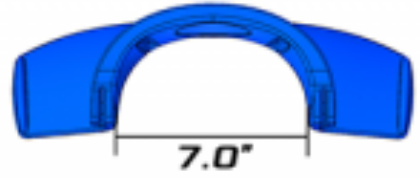

# NECKSGEN HEAD AND NECK RESTRAINTS SIZING

**SMALL**

**MEDIUM**

**LARGE**

3.0" 4.0" 4.5" 5.0" 5.5" 6.0" 6.5" 7.0"

## **NECK SIZE**

MEASURE THE DIAMETER OF YOUR  
NECK JUST ABOVE YOUR SHIRT COLLAR